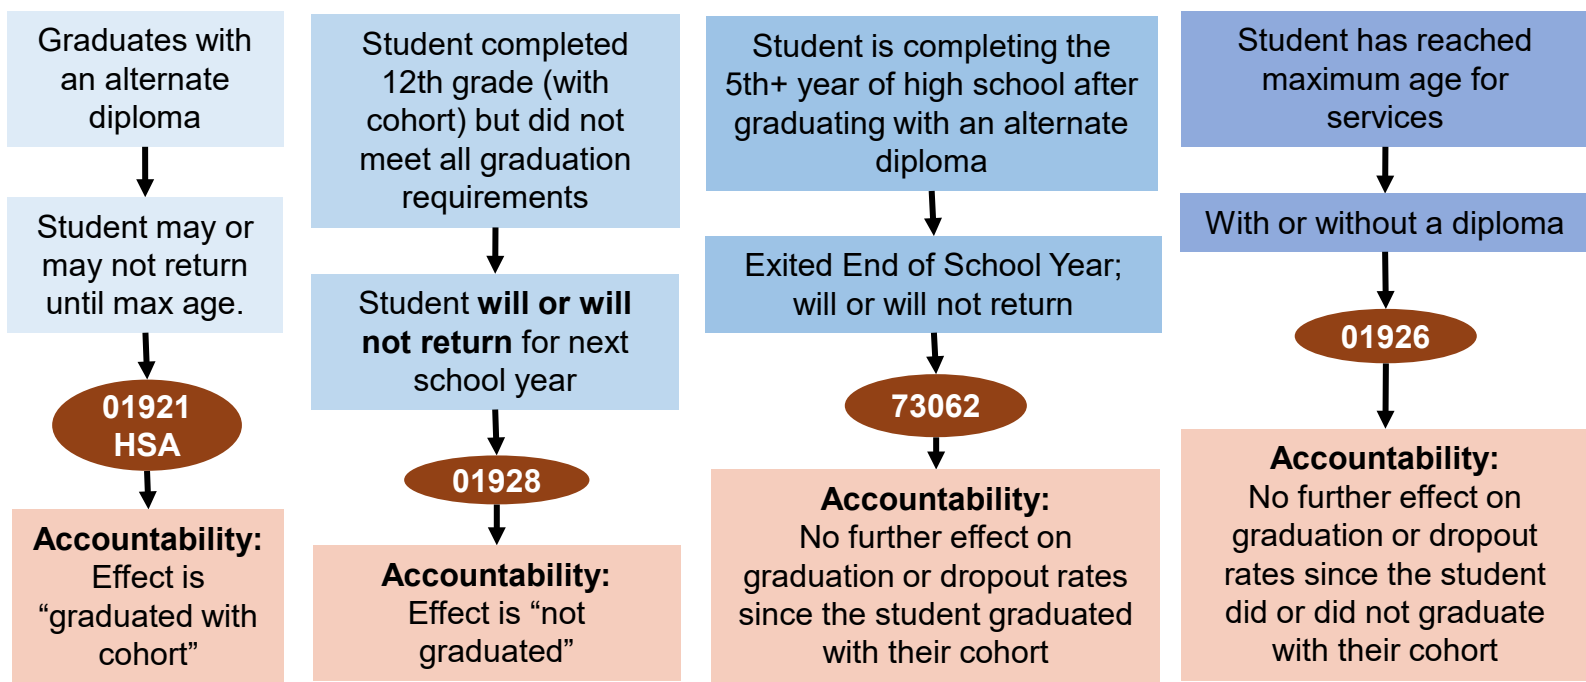

Alternate Diploma and Extended Transition Program Entry and Exit Codes with WAVE - API/SIF

Exit Codes

2024-2025 and Beyond

Entry Codes

2024-2025 and Beyond